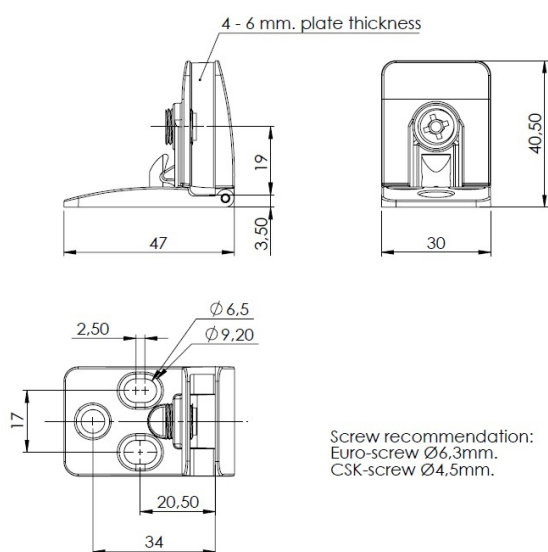

PRODUCT SHEET

Description:

Glass Door Hinge "Square II" Top+Bottom, Alu, Inset Doors, F/Glass Thickness 4-6mm. 1 Zamak Screw W/PVC Tip, Catch Made, Of ABS Plastic

Item number:

15.06.211-5

Units	Box	Carton	HS Code	Barcode
Pair	10	100	8302100090	 5704866492492