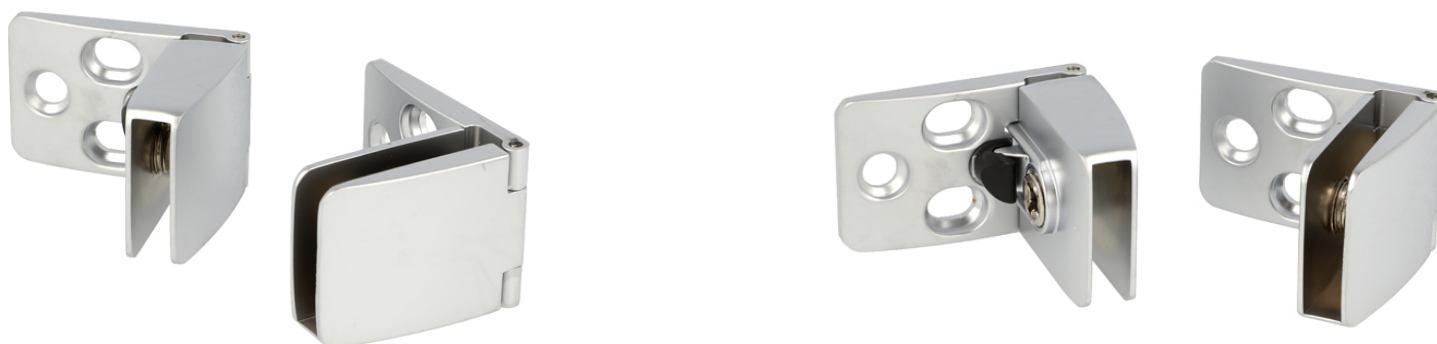

PRODUCT SHEET

Description:

Glass Door Hinge "Square II" Top+Bottom, Alu, Inset Doors, F/Glass Thickness 4-6mm. 1 Zamak Screw W/PVC Tip, Catch Made, Of ABS Plastic

Item number:

15.06.211-5

Units	Box	Carton	HS Code	Barcode
Pair	10	100	8302100090	 5704866492492